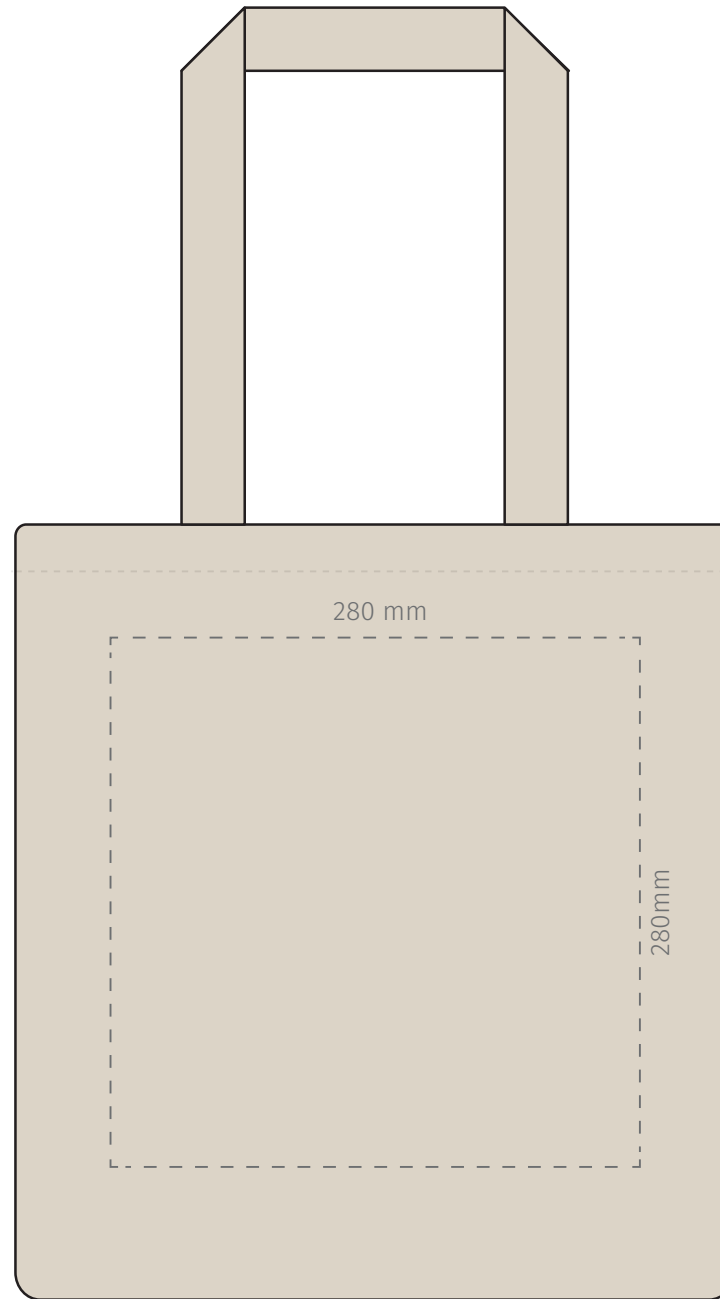

TEMPLATE:
■ COTTON TOTE BAG

Item shown at 25% actual size when viewed on A4 paper

BRANDING - Screen

Max print area 280 x 280mm

TEMPLATE:
■ COTTON TOTE BAG

Item shown at 25% actual size when viewed on A4 paper

BRANDING - Supacolour

Max print area 210 x 300mm (A4)