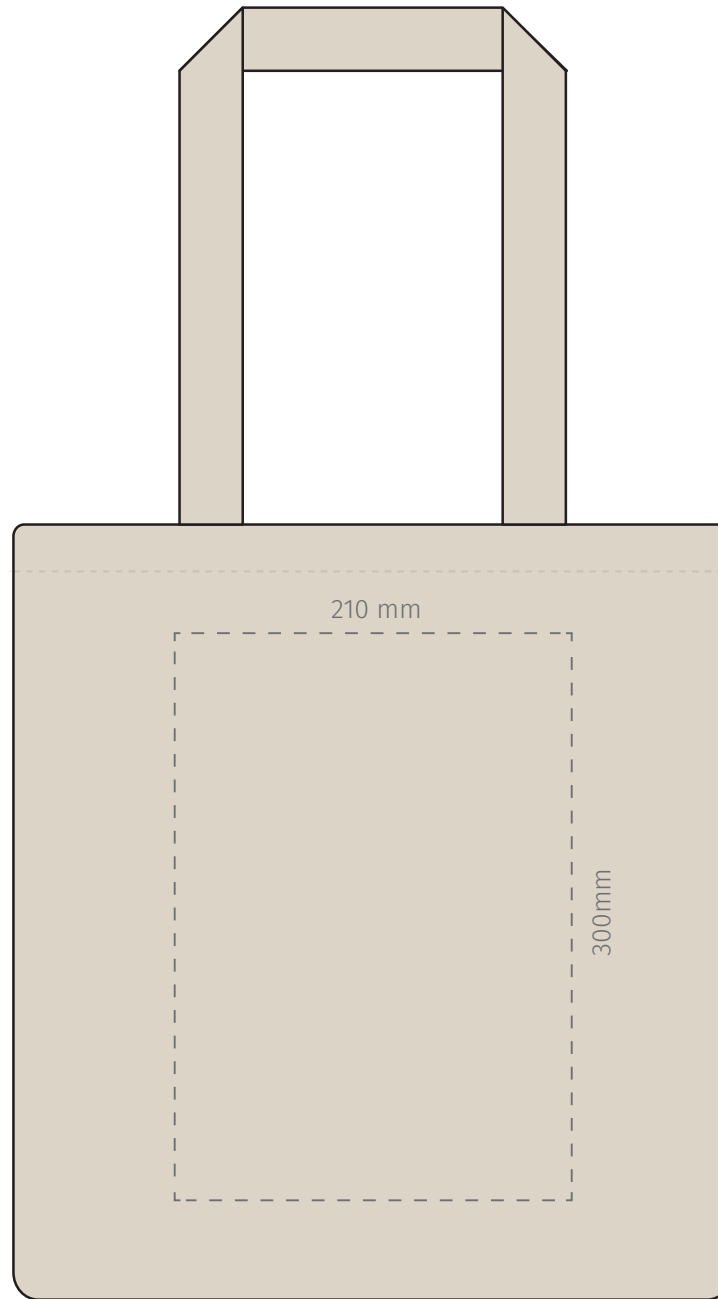

TEMPLATE:
■ COTTON TOTE BAG

Item shown at 25% actual size when viewed on A4 paper

BRANDING - Screen

Max print area 280 x 280mm

TEMPLATE:
■ COTTON TOTE BAG

Item shown at 25% actual size when viewed on A4 paper

BRANDING - Supacolour

Max print area 210 x 300mm (A4)